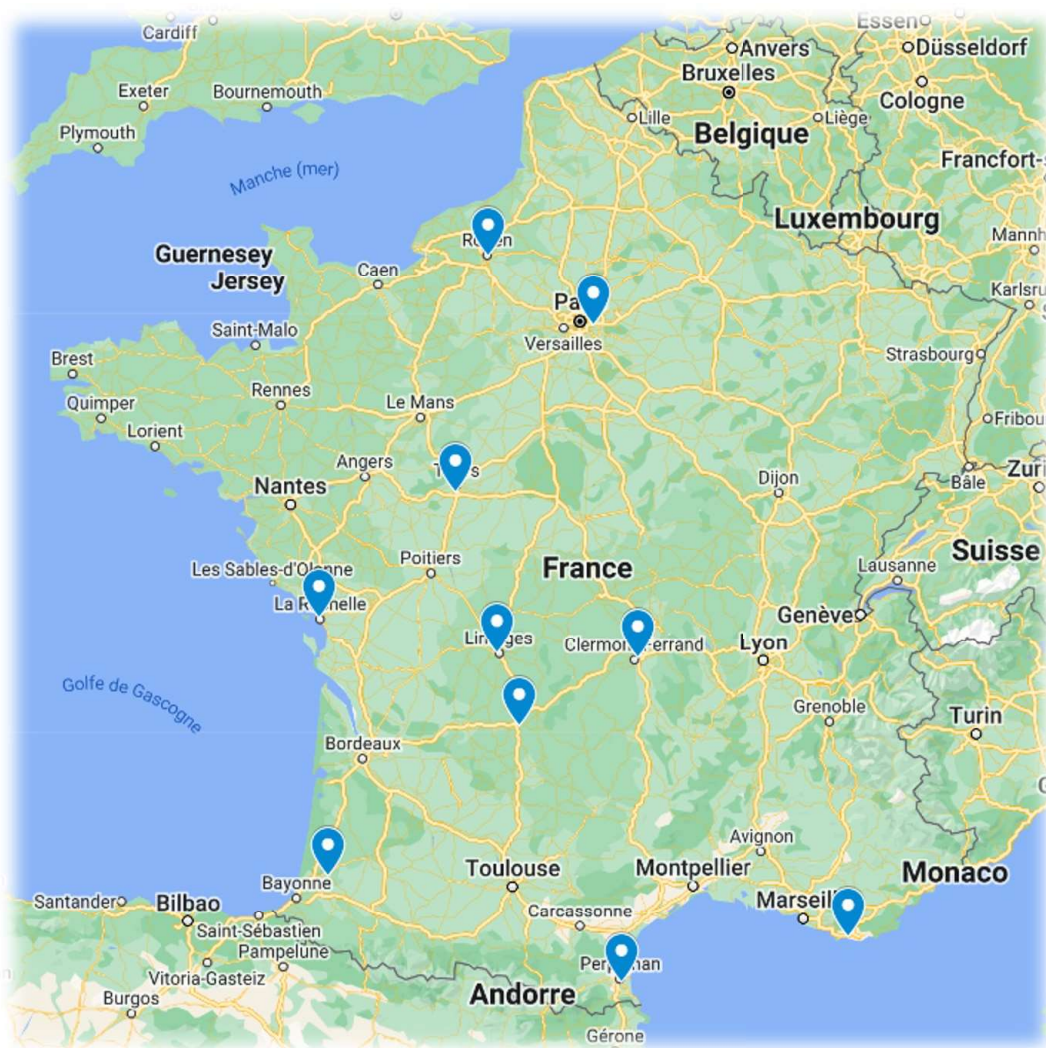

COMPETITIONS FEMININES

ELITE 2 FEMININE – COMPOSITION

POULE UNIQUE

C A BRIVISTE CORREZE (4888N)

UBM / VITRY (7099S)

RUGBY CLERMONT LA PLAINE (4216H)

RUGBY CLUB TOULON PROVENCE MEDITERRANEE (7906K)

STADE ROCHELAIS (4393A)

U S A LIMOGES (4905G)

U S A P XV FEMININ ROUSSILLON (6888M)

U S DAX RUGBY (4484Z)

U S JOUE (5137J)

VALKYRIES NORMANDIE RUGBY CLUBS (7906K)